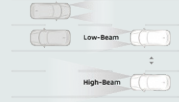

Automatic High Beam (AHB)*