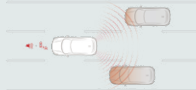

DIAMOND SENSE THE FUTURE OF SAFETY SYSTEM

Forward Collision Mitigation system (FCM)*

Adaptive Cruise Control (ACC)*

Blind Spot Warning (BSW)

Rear Cross Traffic Alert (RCTA)

Automatic High Beam (AHB)*

Leading Car Departure Notification (LCDN)*