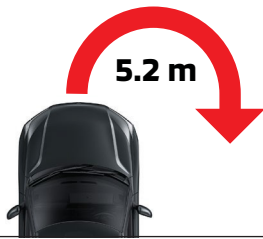

COMFORT SPACE TO NAVIGATE ADVENTURES

SMALL TURNING RADIUS