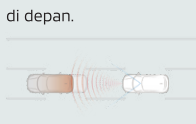

DIAMOND SENSE THE FUTURE OF SAFETY SYSTEM

Forward Collision Mitigation system (FCM)*

Adaptive Cruise Control (ACC)*

Blind Spot Warning (BSW)

Rear Cross Traffic Alert (RCTA)

Automatic High Beam (AHB)*

Leading Car Departure Notification (LCDN)*