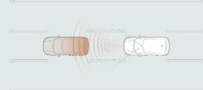

Adaptive Cruise Control (ACC)*