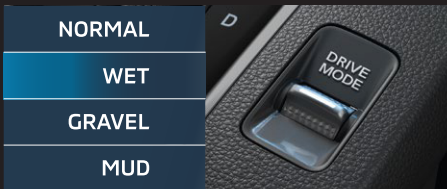

T-SHAPED REAR
COMBINATION LIGHT

DISTINCTIVE
WHEEL DESIGN

1) Hanya tersedia di varian Ultimate CVT dan Ultimate CVT with DIAMOND SENSE
2) Hanya tersedia di varian Ultimate CVT with DIAMOND SENSE

YOUR NEW STANDARD OF ELEGANCE IS HERE

Dynamic Sound YAMAHA Premium¹

DUAL ZONE AUTO CLIMATE CONTROL WITH nanoeTMX¹

DRIVE MODE¹

12.3 INCH DISPLAY AUDIO AND 8 INCH DIGITAL DRIVER DISPLAY¹

BOLD AND SLEEK, ALWAYS IN STYLE

ENGINE HOOD EMBLEM

SIDE VISOR

FRONT UNDER GARNISH

REAR UNDER GARNISH

SIDE DOOR GARNISH

TAILGATE SPOILER

LUGGAGE TRAY

MUD GUARD

WHEEL LOCK NUT

DASHCAM