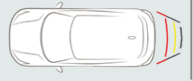

Rear View Camera

6 Airbags*