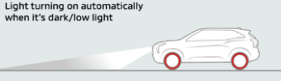

Auto Headlight